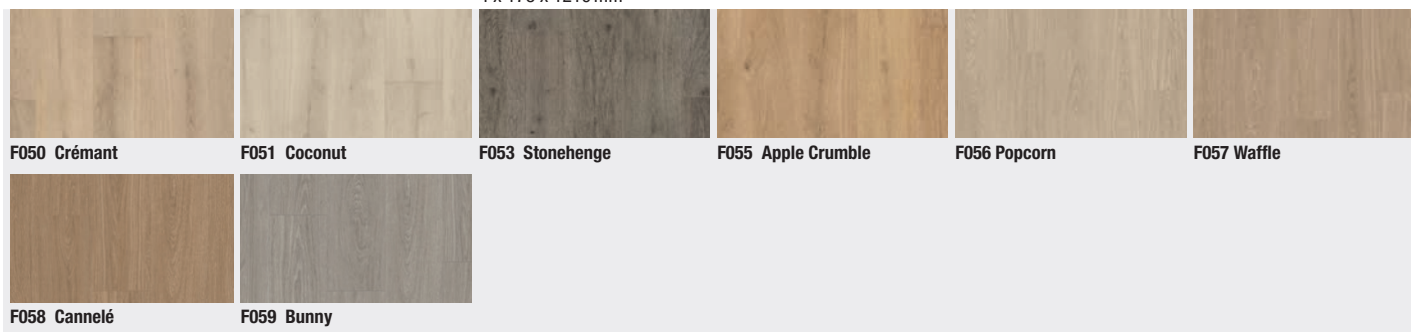

PODLAHY VINYLÓVÉ

PLANKS

4 x 178 x 1219 mm